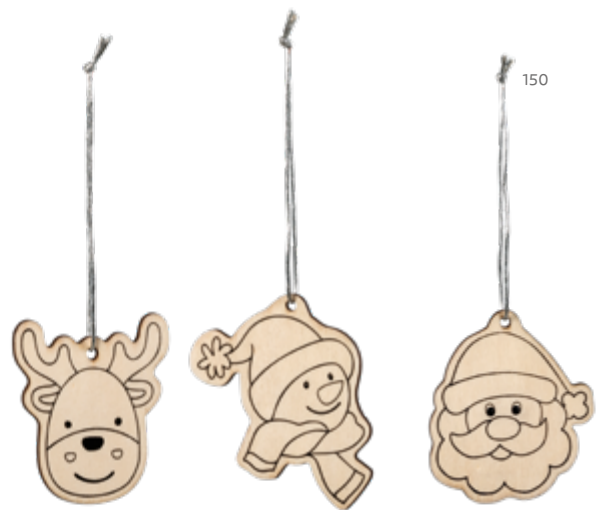

❄️ The accessories
❄️ to make your
❄️ Christmas tree
elegant

Flake – 99032

Set of 3 plywood Christmas ornaments with different designs.

📏 Reindeer: 85 x 80 x 2 mm | Snowflake: Ø78 x 2 mm |
Christmas tree: 80 x 79 x 2 mm
🔪 LSR – 20 x 45 mm

Morzine – 99334

Pine-shaped wooden Christmas decoration.

📏 65 x 78 x 2,5 mm
🔪 SCR – 25 x 25 mm

Aspen – 99332

Star-shaped wooden Christmas decoration.

📏 75 x 78 x 2,5 mm
🔪 SCR – 30 x 15 mm

Windham — 99335

Set to paint on wood. Includes 3 Christmas decorations with drawings to paint, with ribbons to hang and 4 colored pencils.

▮ 122 x 94 x 14 mm
 ▮ DUV – 60 x 25 mm

Deer — 99030

Set of 3 felt Christmas ornaments with different designs.

▮ Santa Claus: 73 x 82 x 1,5 mm |
 Snowman: 70 x 87 x 1,5 mm | Reindeer: 70 x 90 x 1,5 mm
 ▮ TRS – 35 x 35 mm