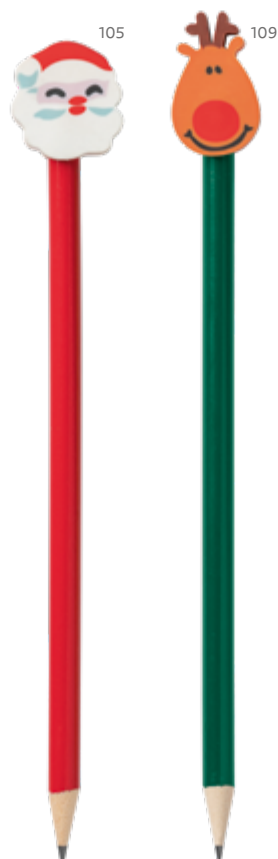

Humboldt – 91943

Sharpened pencil with rubber Christmas figures. Available in 3 different figures.

∓ Ø7 x 188 mm
✂ PDP – 50 x 5 mm